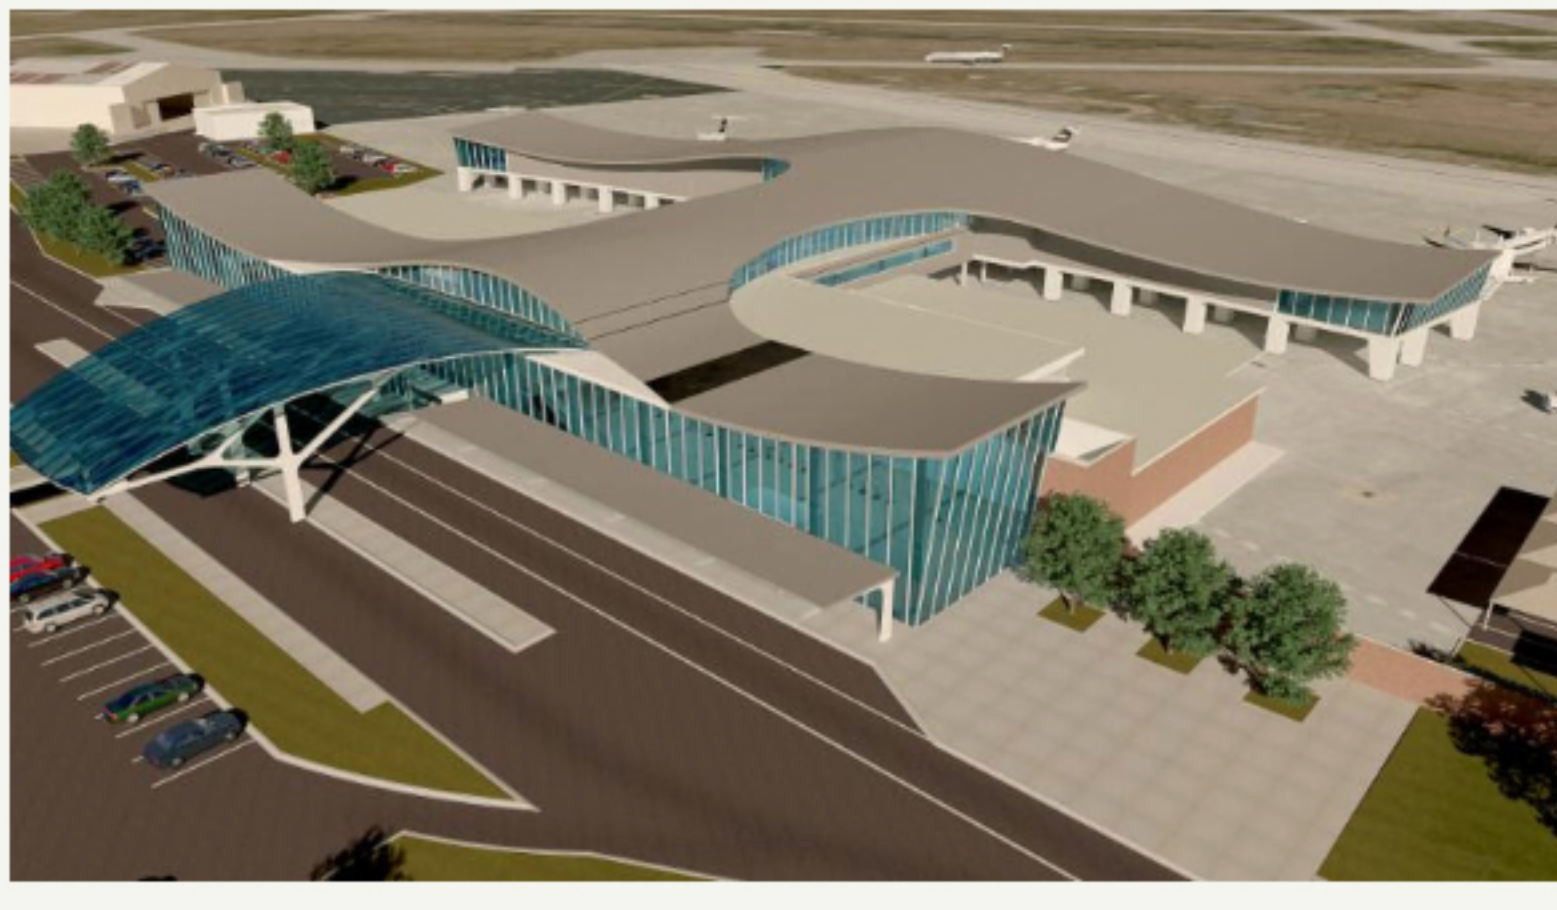

Journey

The "**Journey**" design explores the historical journey and voyage of the many people who have settled in this region.

"Today that collective story continues to be celebrated in art, music, food, festivals and family gatherings that create a shared experience," said Frank Gratton, RS&H Senior Aviation Architect. "The Acadian flag and the St. John Cathedral Oak are symbols of this story that are recalled in the structure and angular design of the land side entry canopy."

"The new Lafayette terminal seeks to be a place where art meets architecture, cultivating a meaningful integration of shared experience and modern function," Gratton said. "This experience, history and culture serve as a compass to guide the design and creates terminal architecture responsive of a community and people."

Give your input and rate the Journey design in a portal at NewLFTterminal.com

Visit NewLFTterminal.com to rate the designs.

Rhythm

The "**Rhythm**" terminal design is a celebration of land and water.

We appreciate your input on the future of LFT! Visit NewLFTterminal.com to view and rate the terminal designs in a quick, interactive portal.

This is a major infrastructure project. It shows what we can achieve together with ambition and commitment to benefit Lafayette and our surrounding communities - today and for future generations - while improving the experience of travelers.